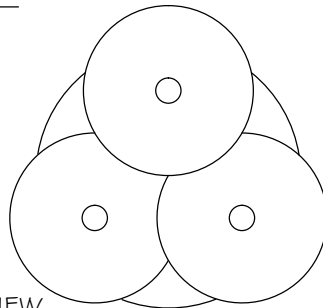

CUSTOMER REFERENCE DRAWING

ADJUSTABLE  
TO 10'  
HEIGHT MAX.

ELEC. CABLE

FRONT VIEW

BOTTOM VIEW

SILVER

- 11 Clear glass-Evening Cloud
- 13 Clear glass-quartz combination
- 14 Natural glass-quartz combination
- 102 Random Cluster
- 106 Nebula

GOLD

- 21 Clear glass-Evening Cloud
- 23 Clear glass-quartz combination
- 24 Natural glass-quartz combination
- 202 Random cluster
- 206 Nebula

THUMBNAIL IMAGES OF STYLE OPTIONS:

<p>5" X 2-3/4"</p> <p>-11 &amp; -21</p>	<p>6" X 4-3/4"</p>	<p>6" x 4 1/2"</p> <p>-13, -14, -23, -24</p>	<p>6" x 4 1/2"</p>	<p>5" x 4"</p>	<p>APPROX. Ø 5.5"</p> <p>-102 -202</p>	<p>APPROX. 4.5"W X 3.5"H</p> <p>-106 -206</p>
---	--------------------	--	--------------------	----------------	--	---