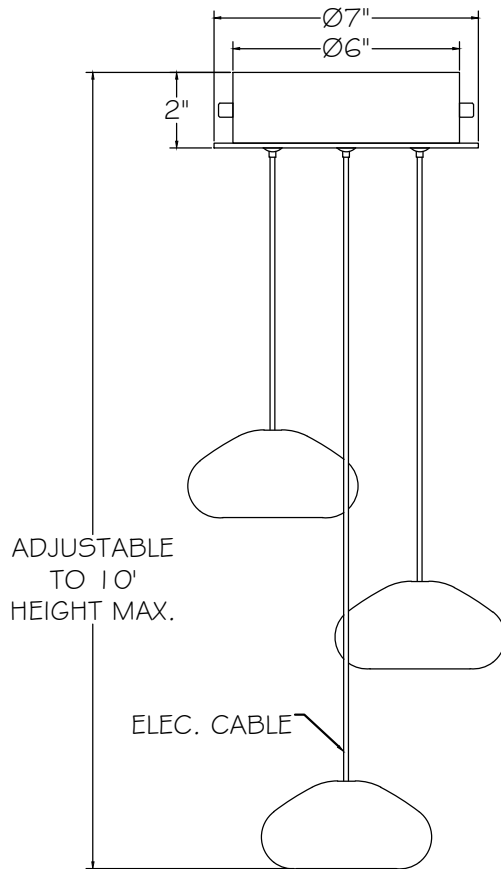

CUSTOMER REFERENCE DRAWING

ADJUSTABLE  
TO 10'  
HEIGHT MAX.

ELEC. CABLE

FRONT VIEW

BOTTOM VIEW

SILVER

- 11 Clear glass-Evening Cloud
- 13 Clear glass-quartz combination
- 14 Natural glass-quartz combination
- 102 Random Cluster
- 106 Nebula

GOLD

- 21 Clear glass-Evening Cloud
- 23 Clear glass-quartz combination
- 24 Natural glass-quartz combination
- 202 Random cluster
- 206 Nebula

THUMBNAIL IMAGES OF STYLE OPTIONS:

<p>5" X 2-3/4"</p> <p>-11 &amp; -21</p>	<p>6" X 4-3/4"</p>	<p>6" x 4 1/2"</p> <p>-13, -14, -23, -24</p>	<p>6" x 4 1/2"</p>	<p>5" x 4"</p>	<p>APPROX. Ø 5.5"</p> <p>-102 -202</p>	<p>APPROX. 4.5"W X 3.5"H</p> <p>-106 -206</p>
---	--------------------	--	--------------------	----------------	--	---