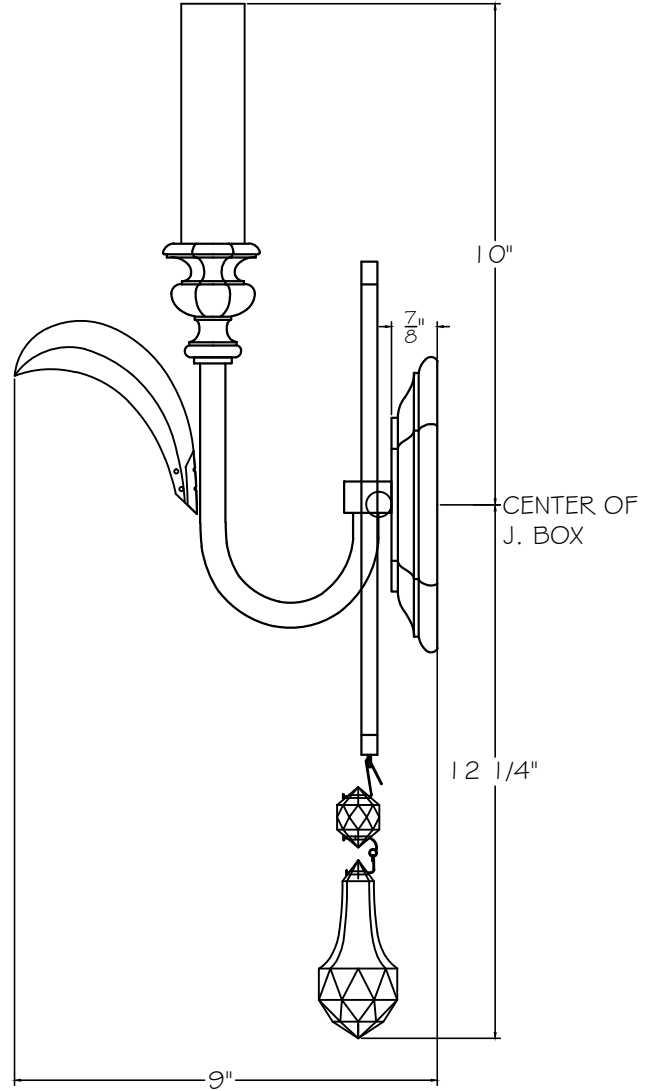

CUSTOMER REFERENCE DRAWING

STYLE CONFIGURATIONS:

-ST SILVER

762250 GOLD

-SF4 SILVER

-SF3 GOLD

This drawing, specifications and the product depicted are the exclusive property of Fine Art Handcrafted Lighting®. In compliance with US copyright and patent requirements, notice is hereby given that this document and the product depicted shall not be copied, altered or used in any manner without the expressed written consent of Fine Art Handcrafted Lighting®.