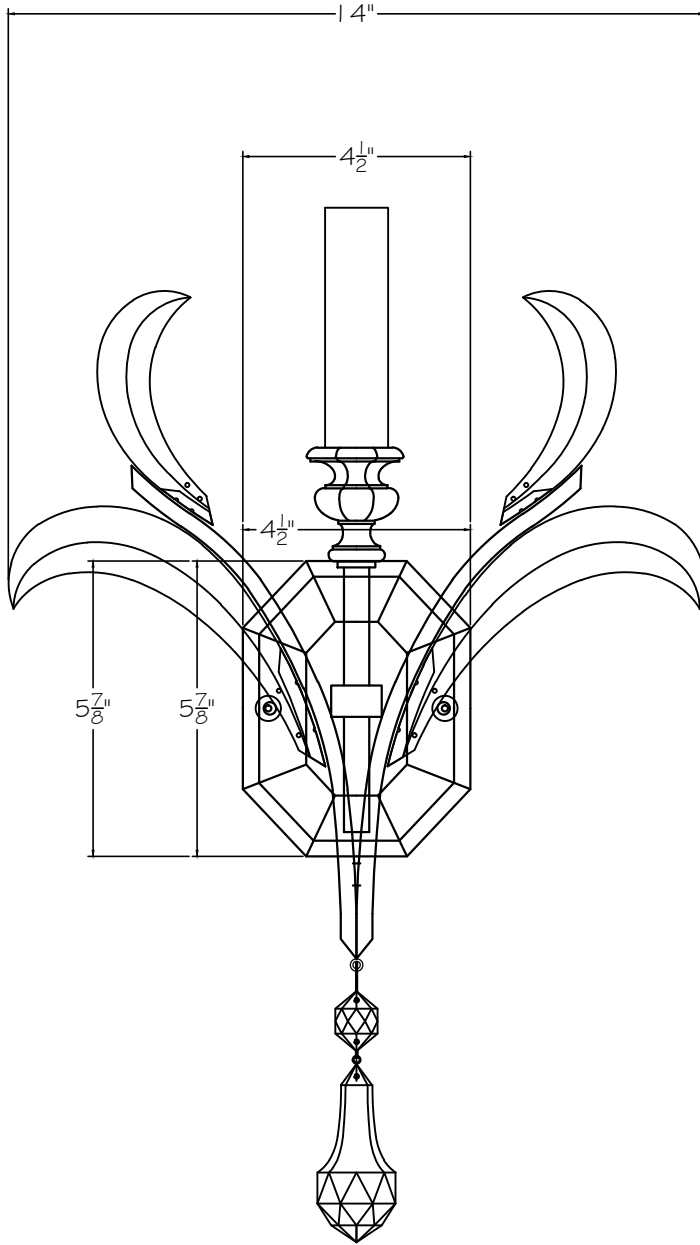

CUSTOMER REFERENCE DRAWING

STYLE CONFIGURATIONS:

-ST SILVER

762250 GOLD

-SF4 SILVER

-SF3 GOLD

This drawing, specifications and the product depicted are the exclusive property of Fine Art Handcrafted Lighting®. In compliance with US copyright and patent requirements, notice is hereby given that this document and the product depicted shall not be copied, altered or used in any manner without the expressed written consent of Fine Art Handcrafted Lighting®.