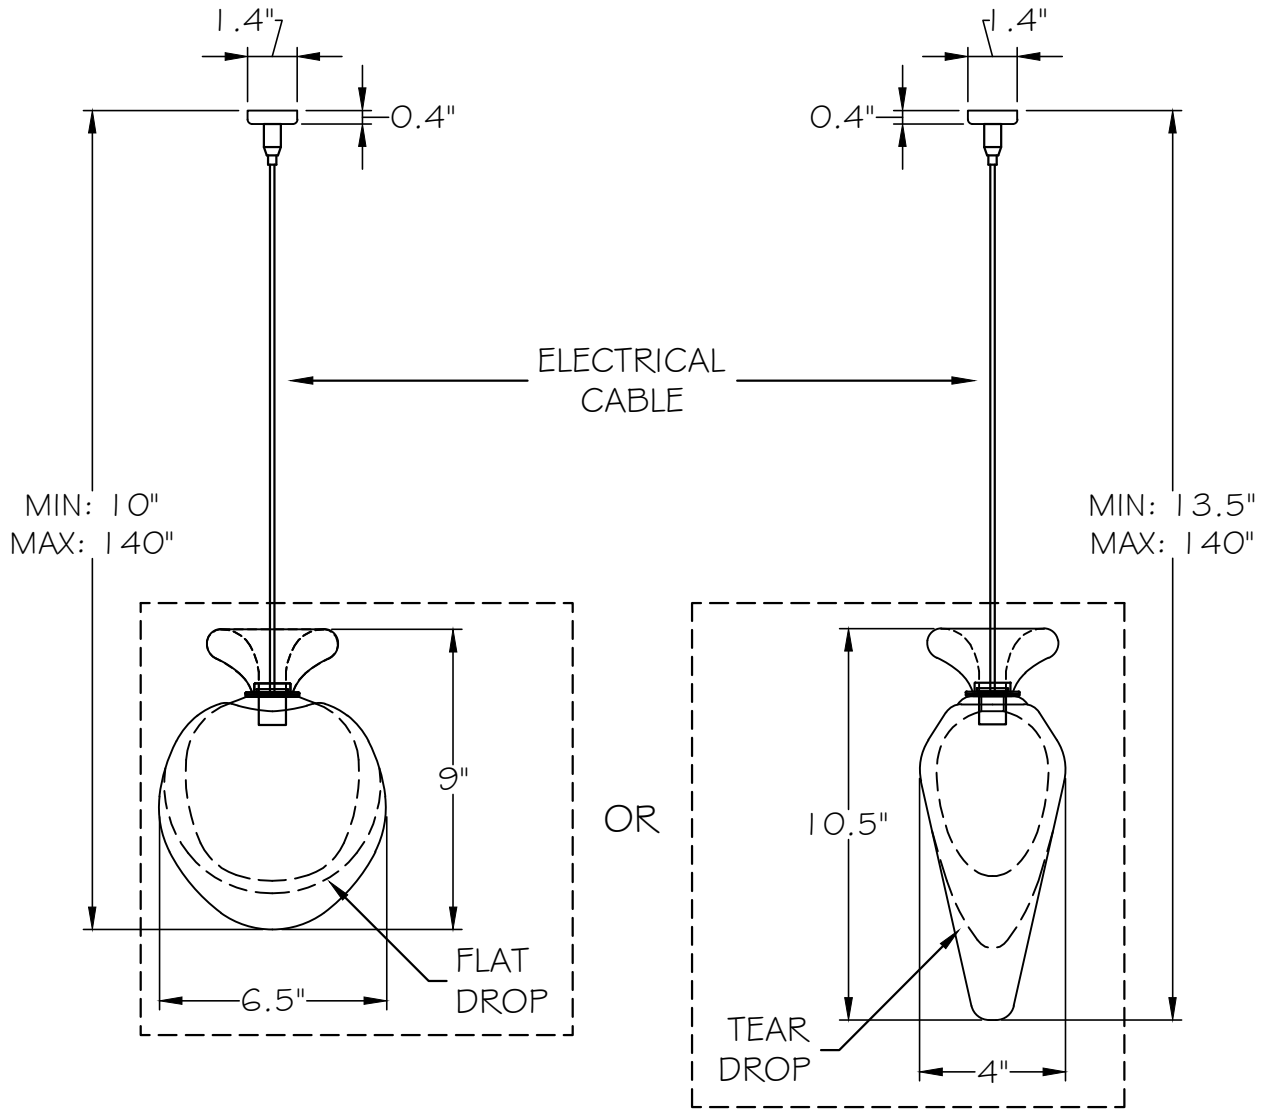

CUSTOMER REFERENCE DRAWING

FRONT VIEW

BOTTOM VIEW

Does not include transformer. Remote transformers to be provided by installer. This item is to be used in a custom installation. If a transformer is required, please see item number 100034.

<p>10.5" X 4"</p>  <p>-11, -21, -12, -22</p>	<p>9" X 6.5"</p>  <p>-13, -23, -14, -24</p>	<p>10.5" X 4" 9" X 6.5"</p>  <p>-15, -25, -16, -26</p>
---	--	---

This drawing, specifications and the product depicted are the exclusive property of Fine Art Handcrafted Lighting®. In compliance with US copyright and patent requirements, notice is hereby given that this document and the product depicted shall not be copied, altered or used in any manner without the expressed written consent of Fine Art Handcrafted Lighting®.