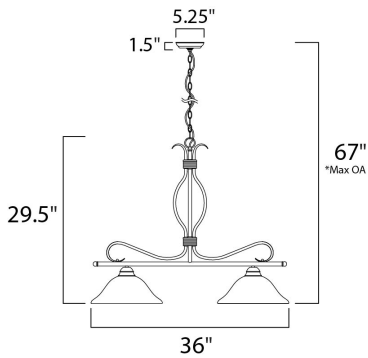

GLASS

Wilshire WS

MATERIAL

Steel + Glass

RATINGS

cETLusDry Location

Dimmable

ADDITIONAL

ADJUSTABLE
 INSTALL UP/DOWN:
 RATED LIFE 2500 Hours
 OPERATING TEMPERATURE:
 -20°C (-4°F), 40°C (104°F)

MEASUREMENTS

DIMENSION : 36." L x 13." W x 29.5" H
 MAX OAH : 67." OAH
 CANOPY : 5.25" W x 1.5" H x 5.25" L
 HANGING WEIGHT : 9.2 lb