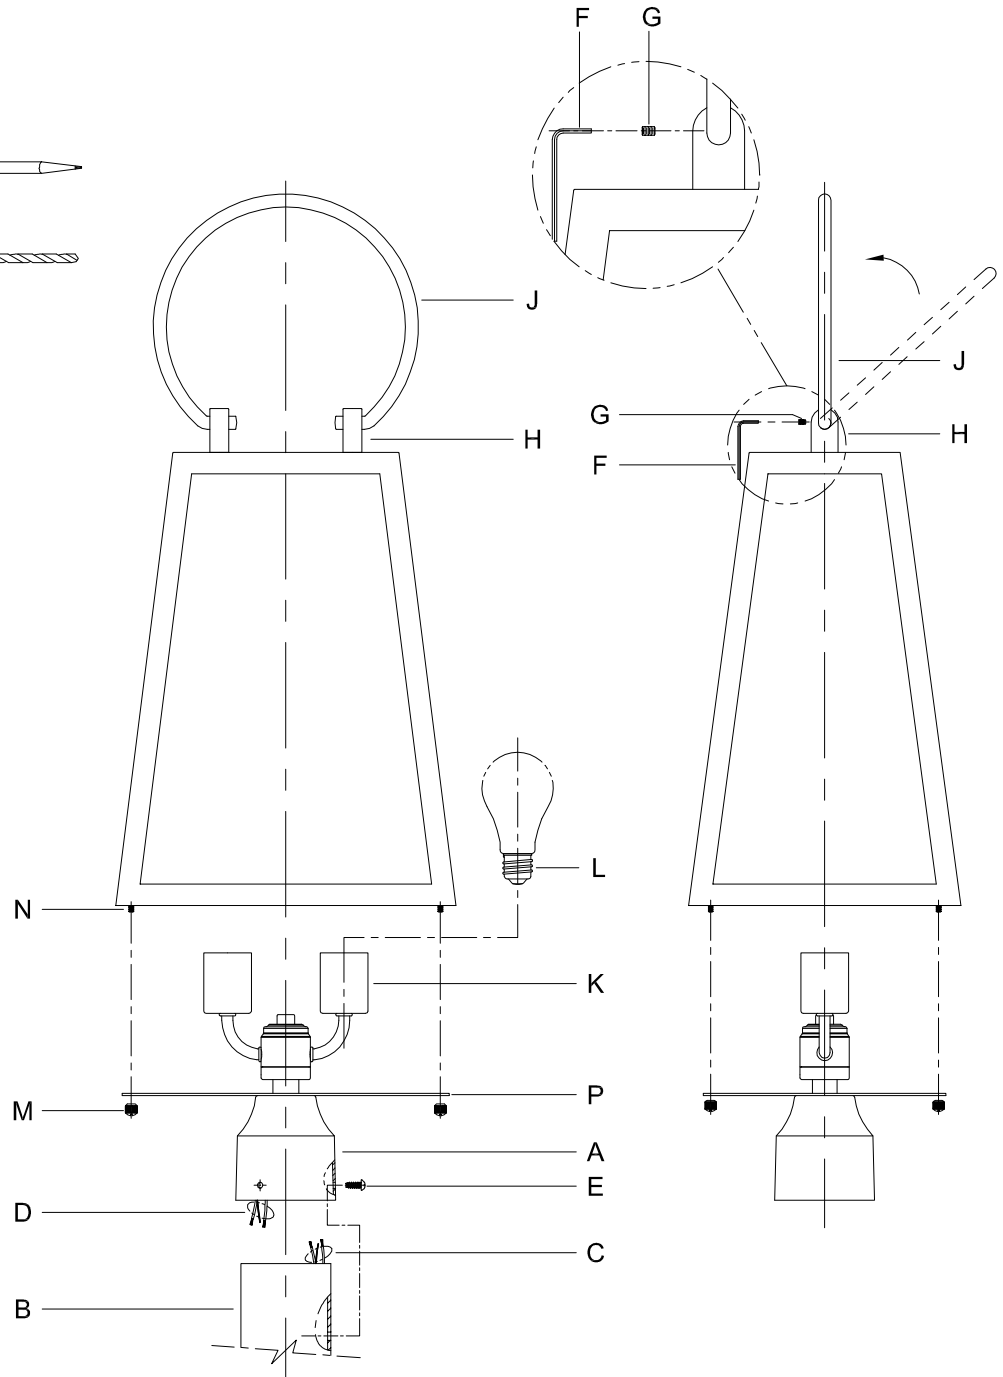

CAUTION: Read instructions carefully and turn electricity off at main circuit breaker panel before beginning installation.

540028

*****

WARNING - If any Special Control Devices are used with this Fixture, Follow the Instructions Carefully to assure full compliance with N.E.C. requirements. If there are any questions, contact a Qualified Electrical Contractor.

WARNING - This product contains chemicals known to the State of California to cause cancer, birth defects and /or other reproductive harm. Thoroughly wash hands after installing, handling, cleaning, or otherwise touching this product.

CAUTION - All glass is fragile, use care when handling Glass component(s) and or Lamp(s).

*****

ASSEMBLY STEPS:

MODE D'ASSEMBLAGE:

PASOS PARA ENSAMBLAR:

1. A → B
2. Ø (0.144)(3.6mm) →
3. B ← A
4. Ø (0.144)(3.6mm) →
5. D → C →
6. E, A → B
7. F, G, H → J
8. L → K
9. P, M → N

**B, C, & L
(NOT FURNISHED)
(NO INCLUIDA)
(NON FOURNIE)**