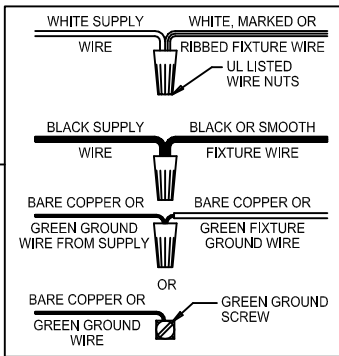

CAUTION - All glass is fragile, use care when handling Glass component(s) and or Lamp(s).

ASSEMBLY STEPS:

MODE D'ASSEMBLAGE:

PASOS PARA ENSAMBLAR:

1. A → B
2. Ø (0.144)(3.6mm) → 
3. B ← A
4. Ø (0.144)(3.6mm) → 
5. D → C → 
6. E, A → B
7. F, G, H → J
8. L → K
9. P, M → N